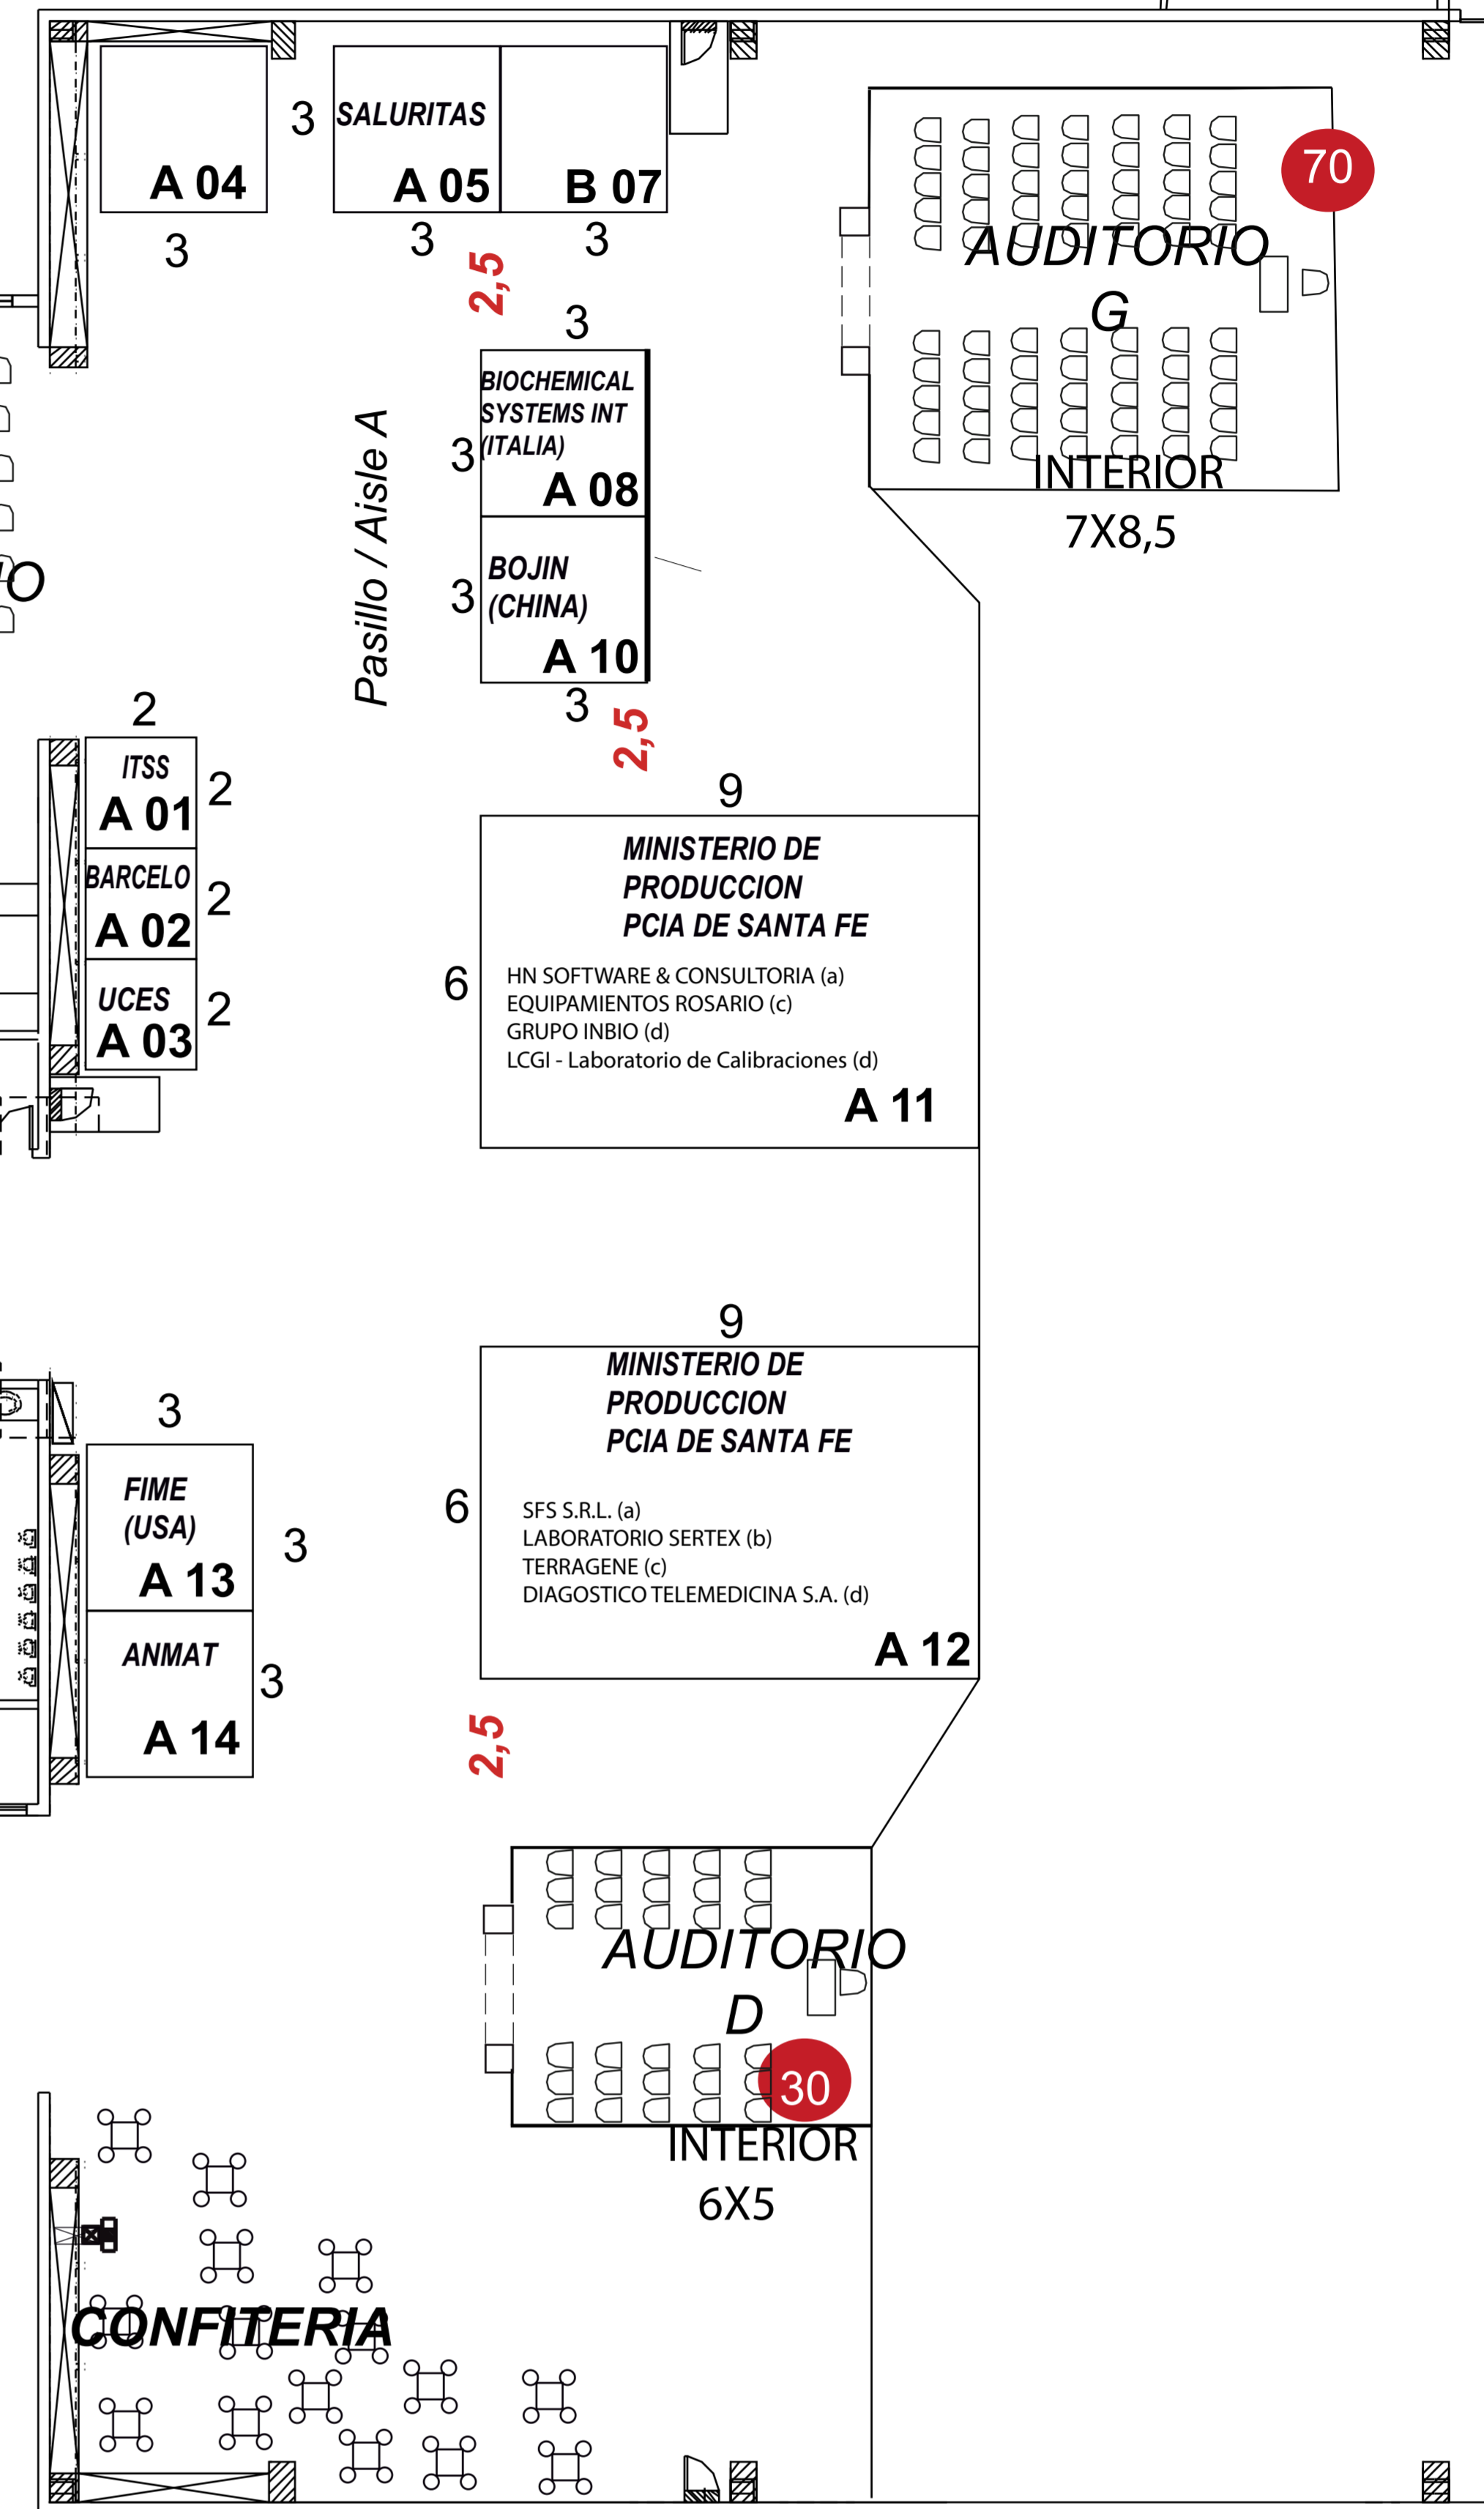

INGRESO / ENTRANCE
SALIDA / EXIT

PLANO
13SET2023

4 Pabellon / Pavilion

Salida de Emergencia / Emergency Exit

Salida de Emergencia / Emergency Exit

Salida de Emergencia / Emergency Exit

Salida de Emergencia / Emergency Exit

RESTAURANTE

70

85

30

70