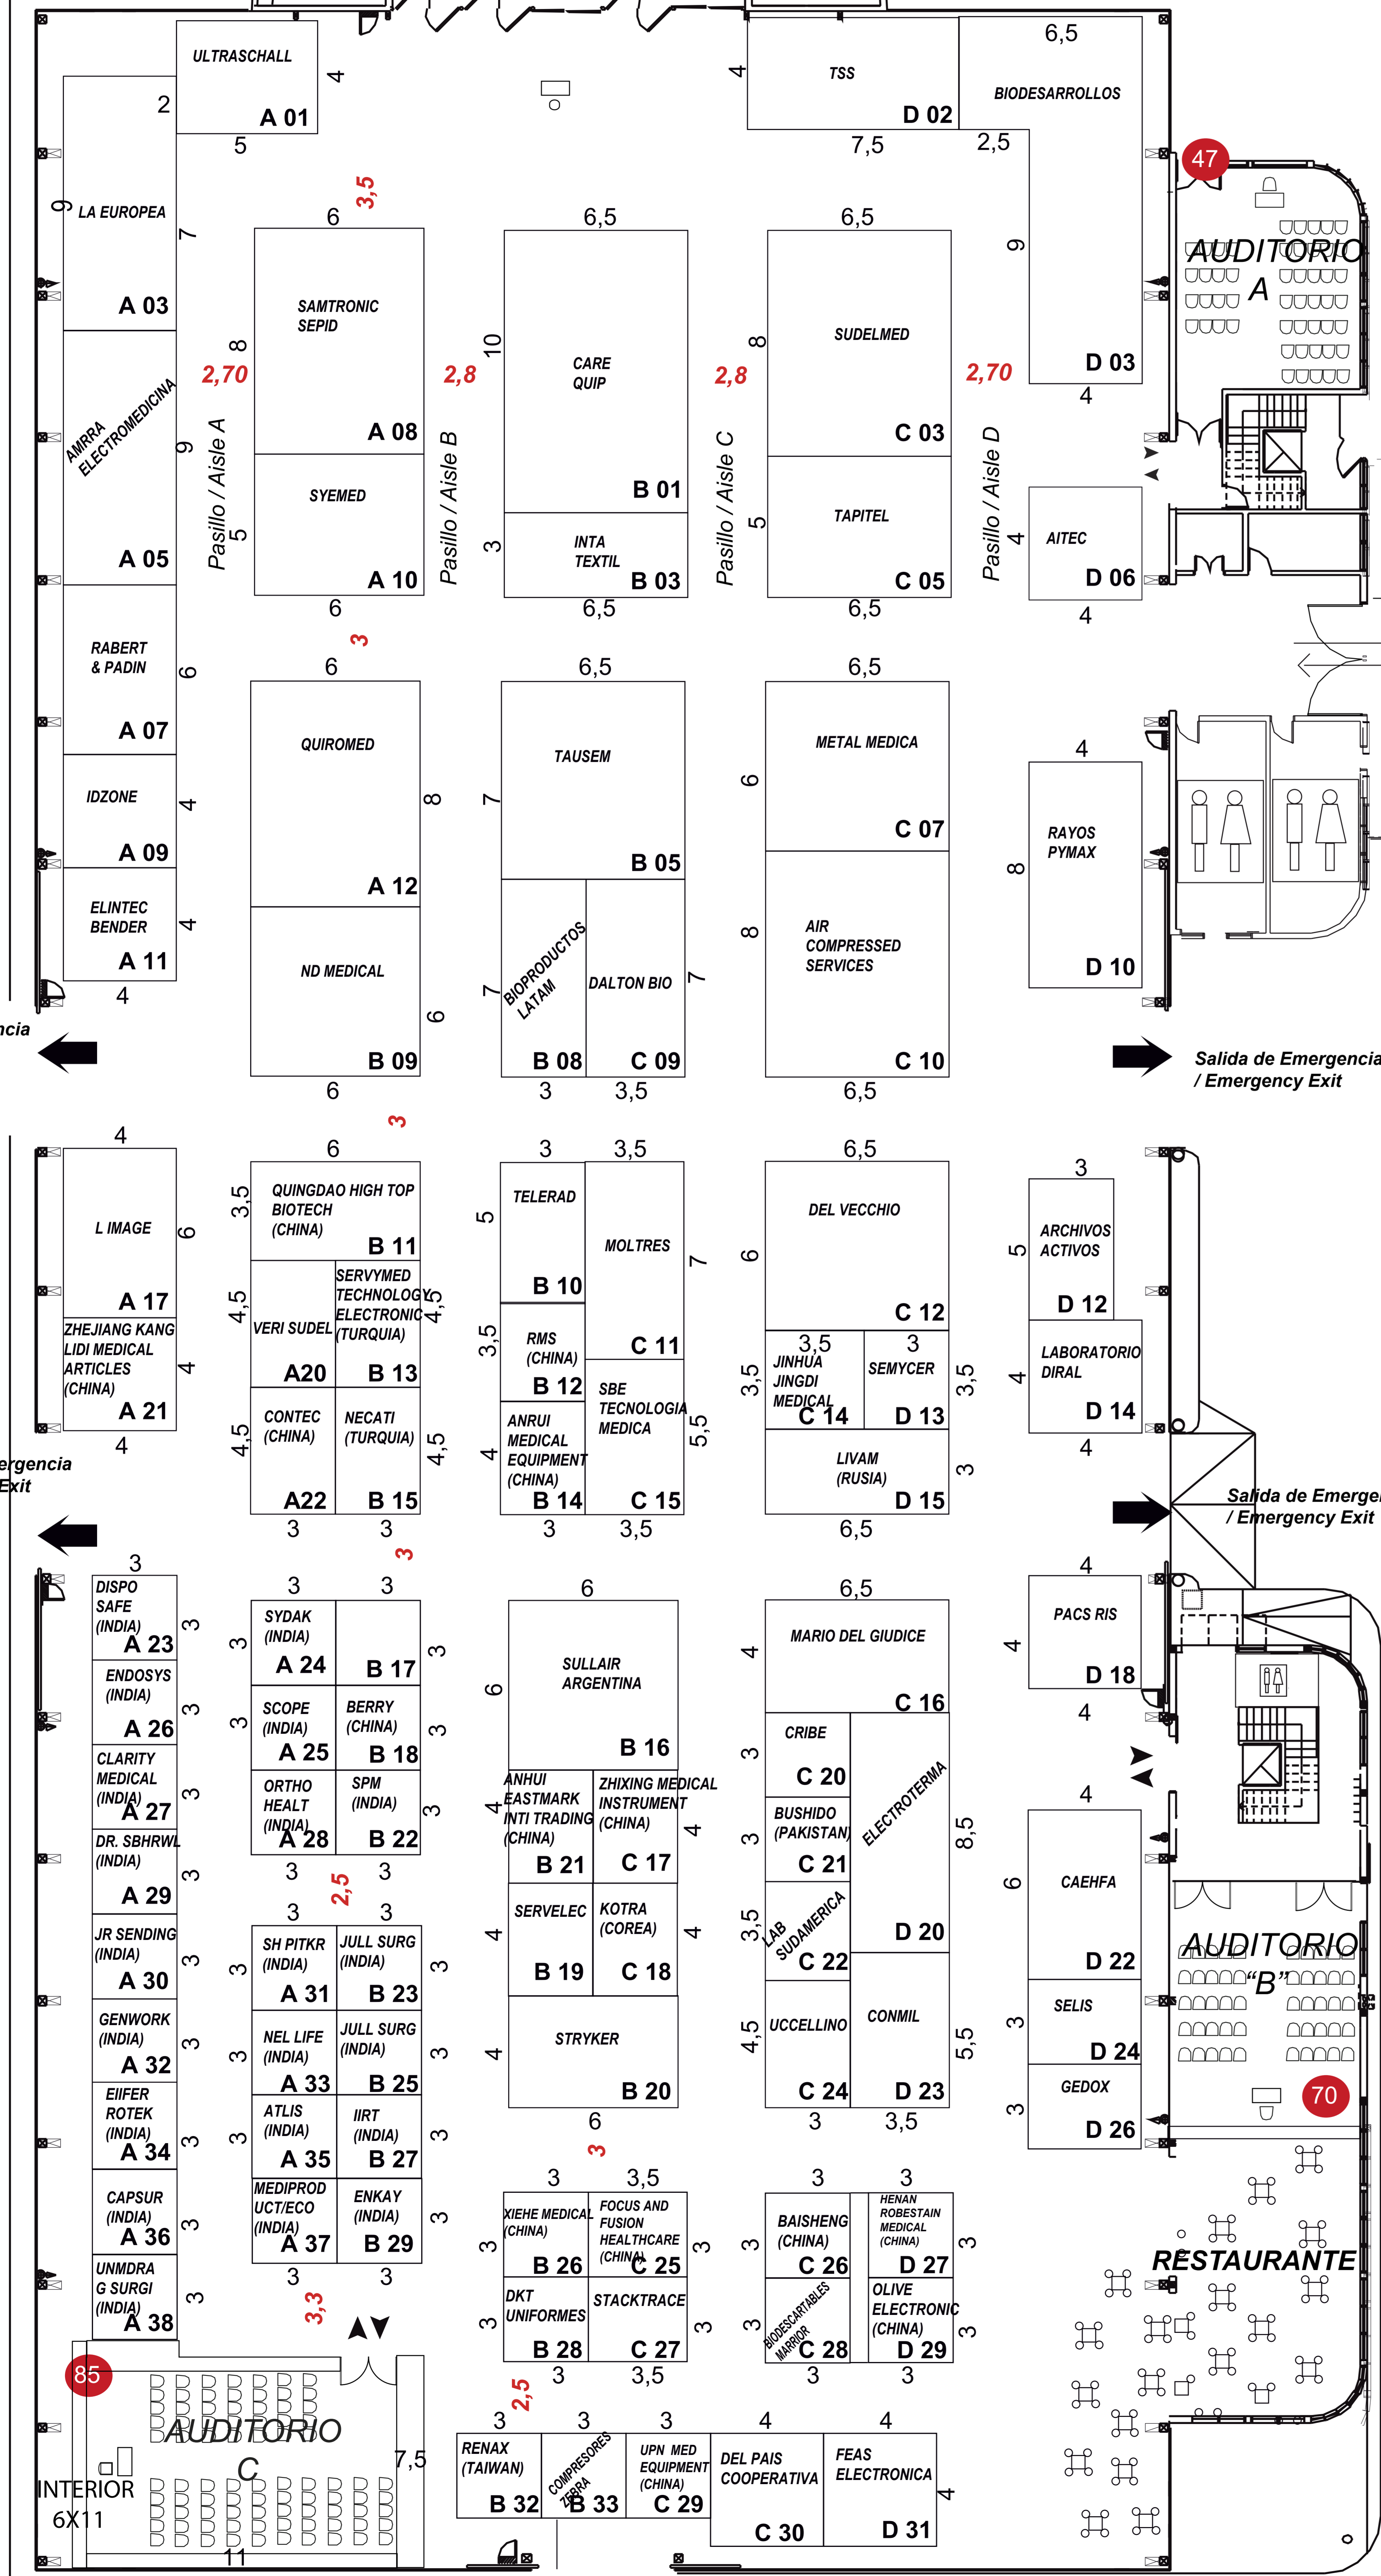

INGRESO / ENTRANCE
SALIDA / EXIT

PLANO
13SET2023

4 Pabellon / Pavilion

Salida de Emergencia / Emergency Exit

Salida de Emergencia / Emergency Exit

Salida de Emergencia / Emergency Exit

Salida de Emergencia / Emergency Exit

RESTAURANTE

70

85

30

70